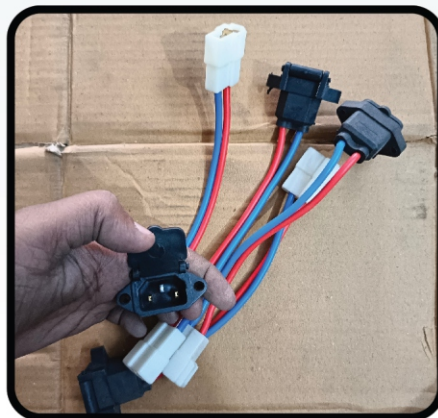

**okinawa motor
sensor**

3pin male socket

**master cylinder
with lever scooty**

self button scooty

**scooty led light
lence**

**scooty led light
golden**

3pin female sockets

**scooty drum plate
vespa model**