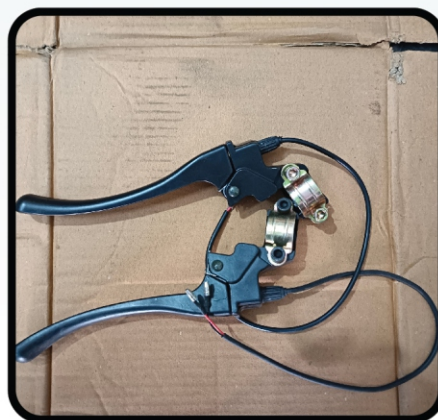

**throttle with
combo**

lock set

electric two wheeler parts

led light

cone set big

cone set small

okinawa lever set

indicator switch

master cylinder pipe

gear 123 switch

heavy lever with holder

**cyok controller
1000w uni**

electric two wheeler parts

hub motor 1000w 3pin round female socket gold controller 60v

1000w 48v/60v

trump controller 1000w 48v/60v