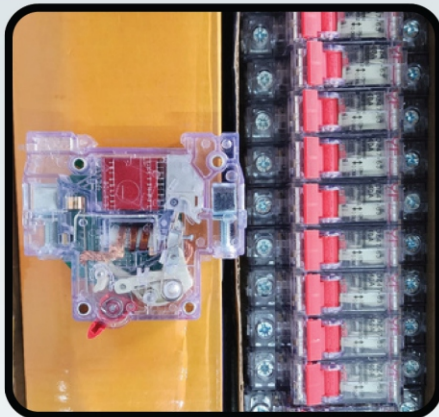

6265065995

electric two wheeler parts

Testing device

Smart controller
scooty 1000w48v/60v

3pin round socket

Mcb 40a

Mcb 40a heavy

Planetary gear