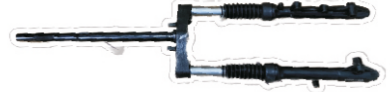

CIV 0181

SHOKER WITH T