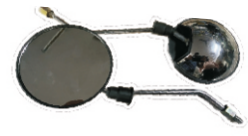

CIV 123

VESPA
CHROME